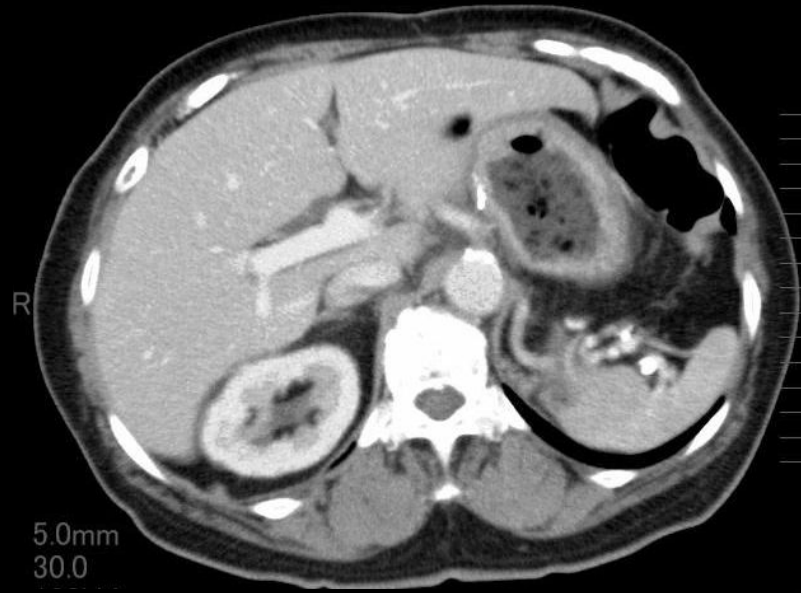

造影CT

造影CT

ダイナミック造影MRI

T2WI Cor

T1WI Axi

Diffusion image

造影後30sec

造影後60sec

MRCP 3D image