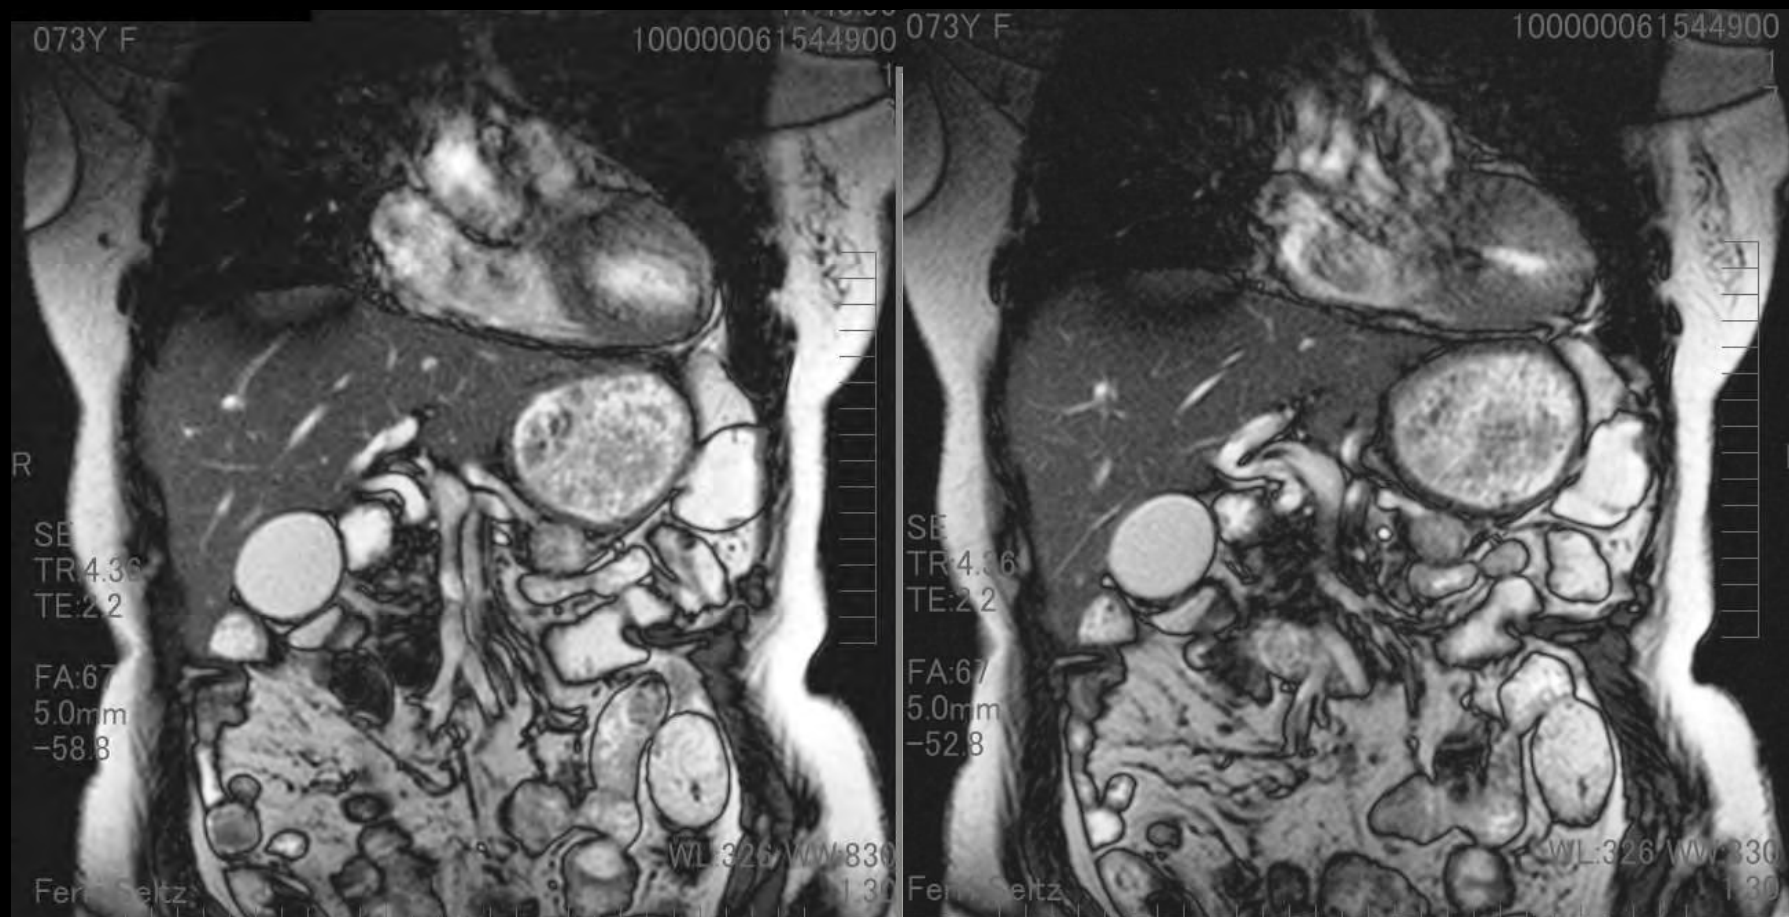

造影CT

造影CT

ダイナミック造影MRI

T2WI Cor

T1WI Axi

Diffusion image

造影後30sec

造影後60sec

MRCP 3D image