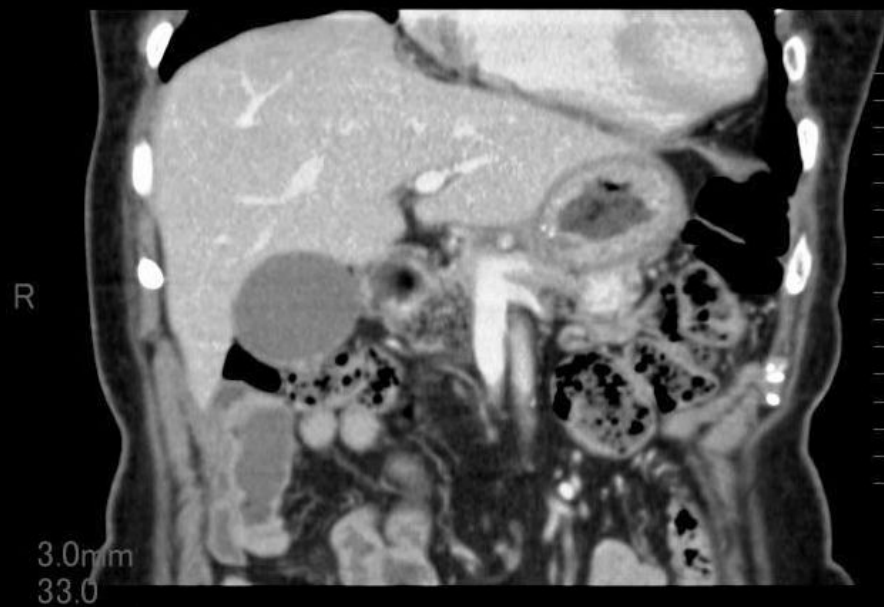

造影CT

造影CT

ダイナミック造影MRI

T2WI Cor

T1WI Axi

Diffusion image

造影後30sec

造影後60sec

MRCP 3D image