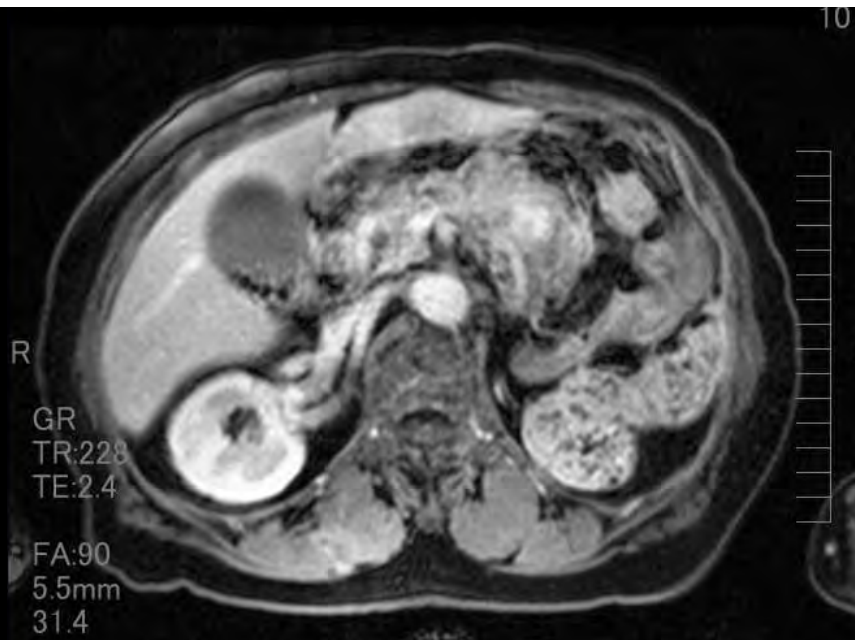

造影CT

造影CT

ダイナミック造影MRI

T2WI Cor

T1WI Axi

Diffusion image

造影後30sec

造影後60sec

MRCP 3D image