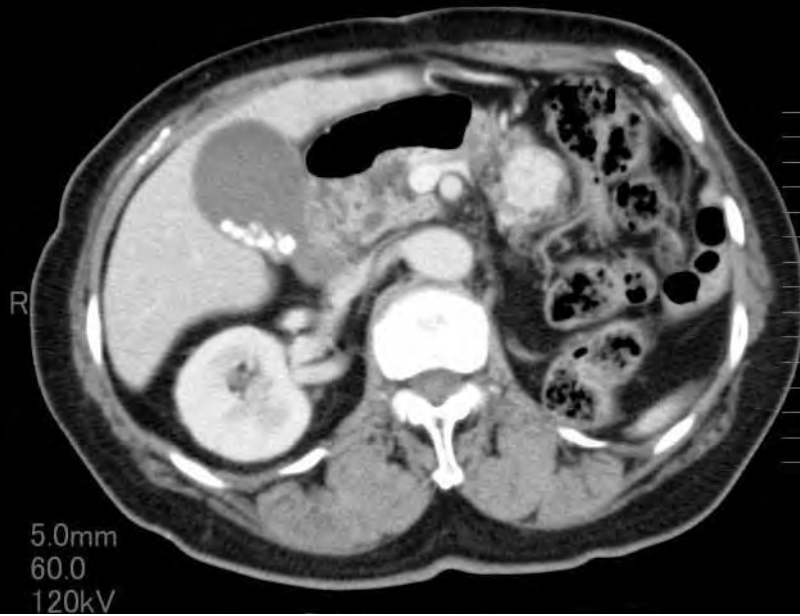

造影CT

造影CT

ダイナミック造影MRI

T2WI Cor

T1WI Axi

Diffusion image

造影後30sec

造影後60sec

MRCP 3D image