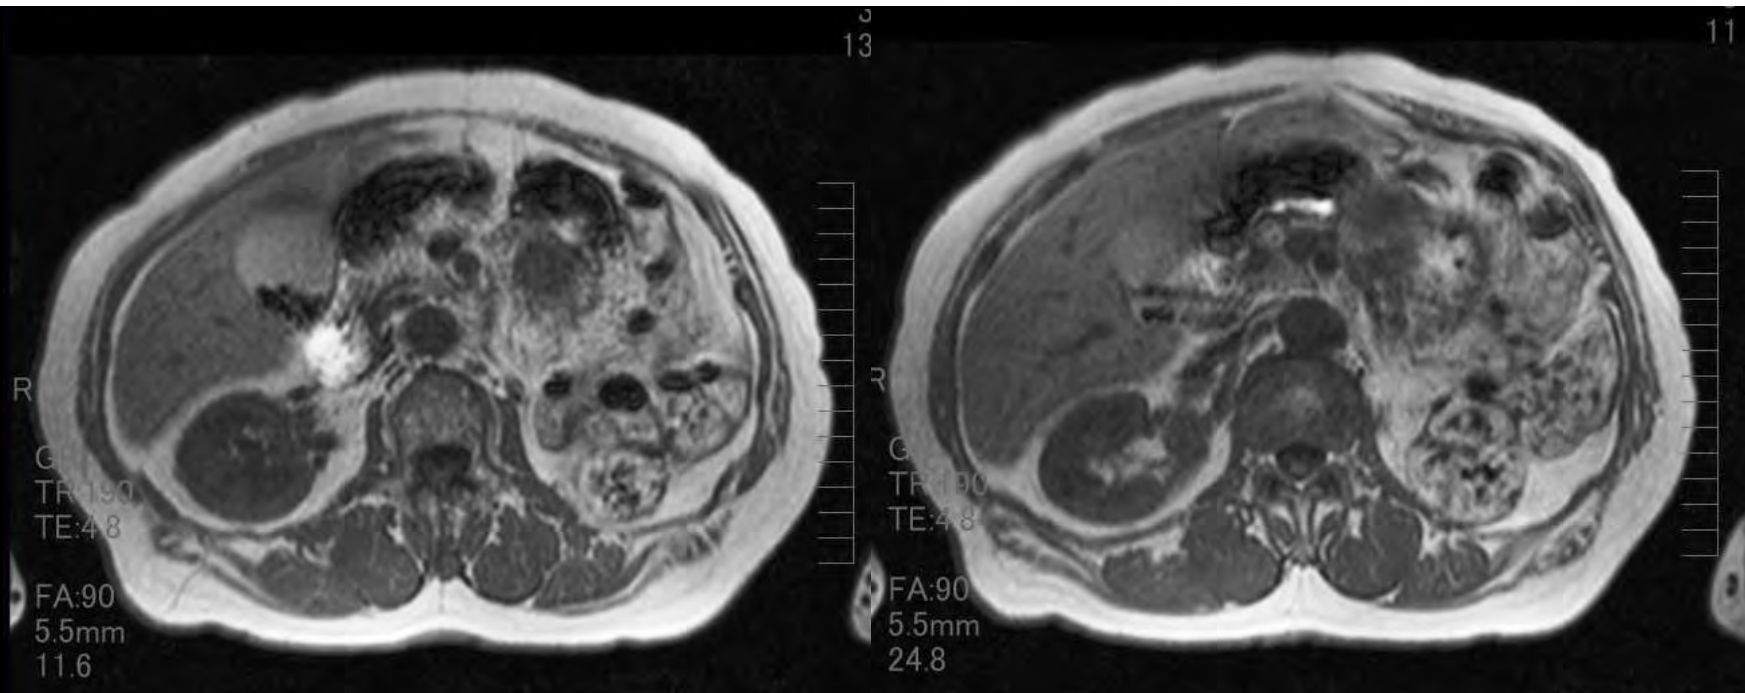

造影CT

造影CT

ダイナミック造影MRI

T2WI Cor

T1WI Axi

Diffusion image

造影後30sec

造影後60sec

MRCP 3D image