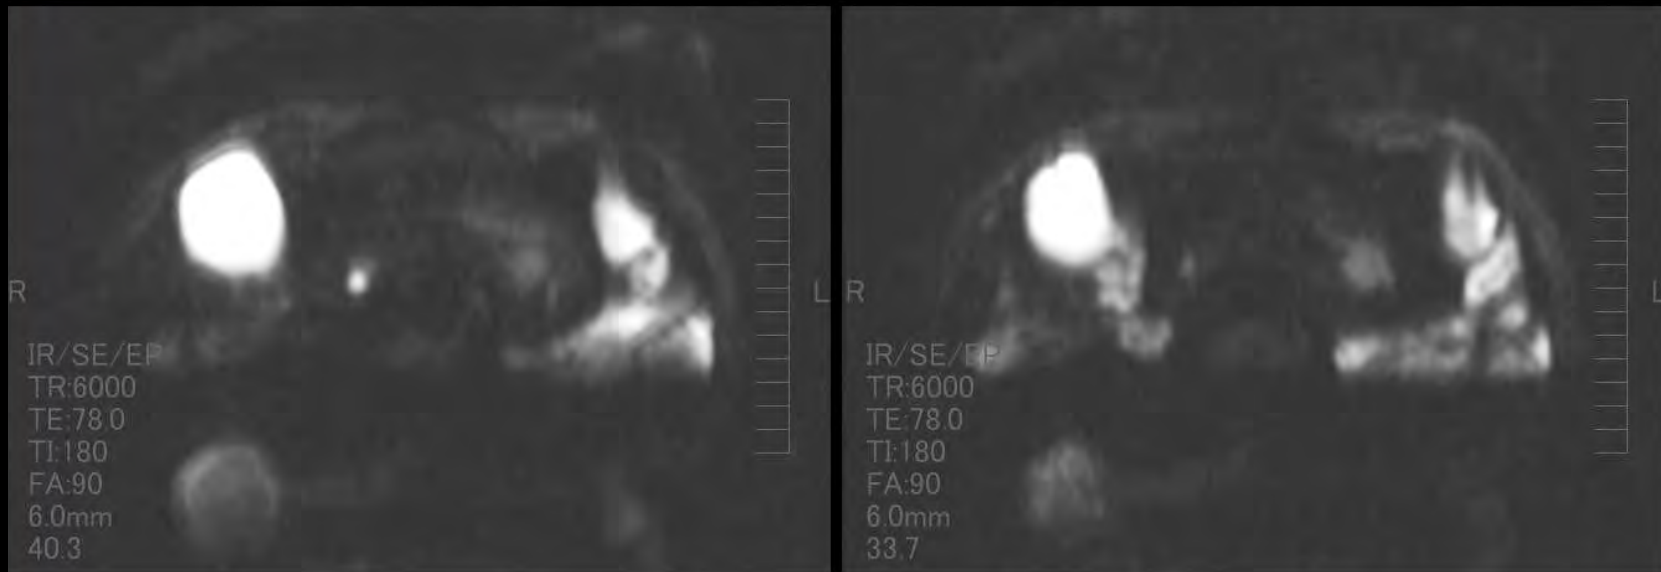

造影CT

造影CT

ダイナミック造影MRI

T2WI Cor

T1WI Axi

Diffusion image

造影後30sec

造影後60sec

MRCP 3D image