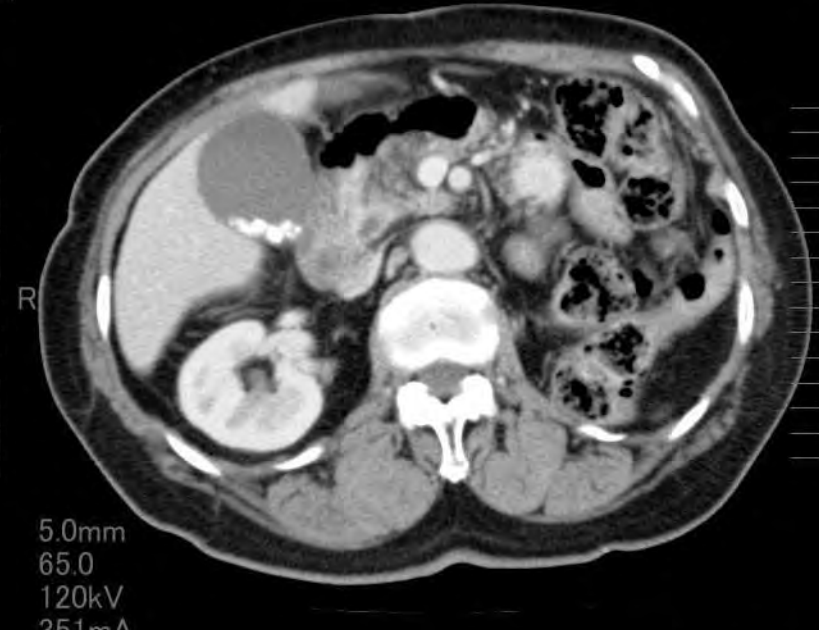

造影CT

造影CT

ダイナミック造影MRI

T2WI Cor

T1WI Axi

Diffusion image

造影後30sec

造影後60sec

MRCP 3D image