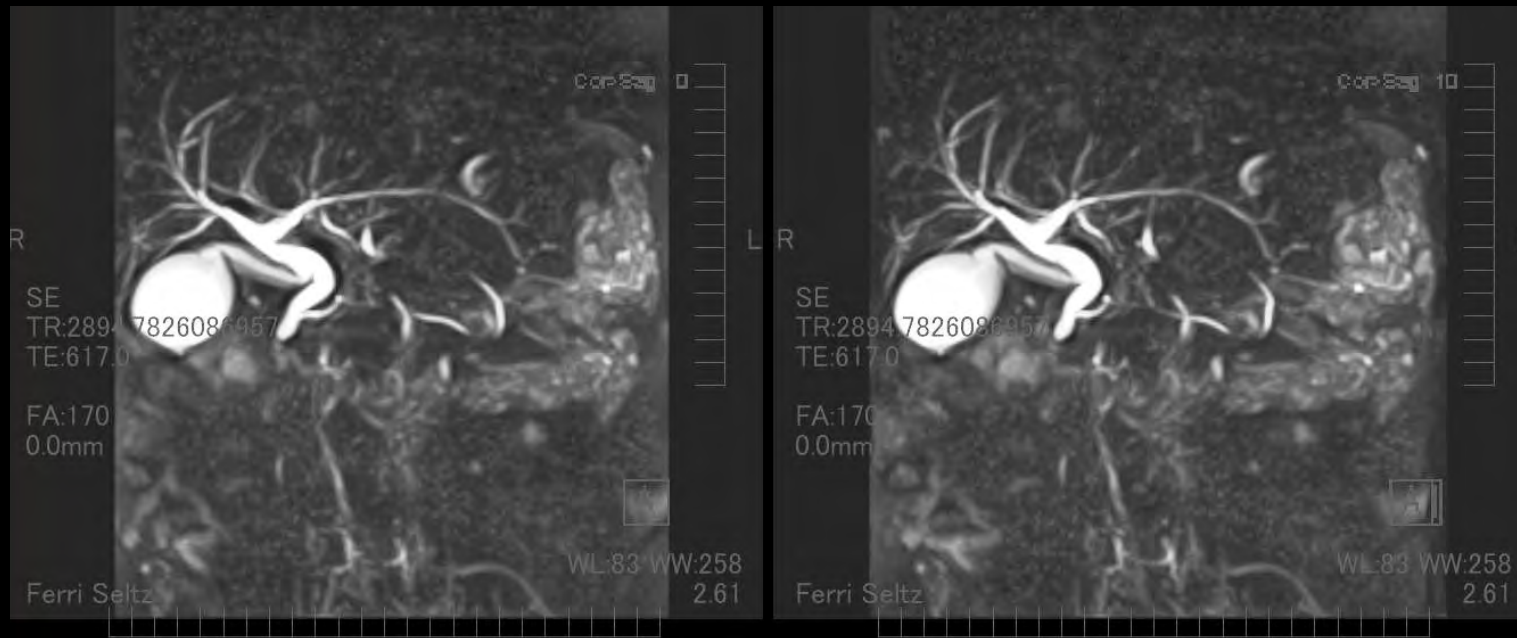

造影CT

造影CT

ダイナミック造影MRI

T2WI Cor

T1WI Axi

Diffusion image

造影後30sec

造影後60sec

MRCP 3D image